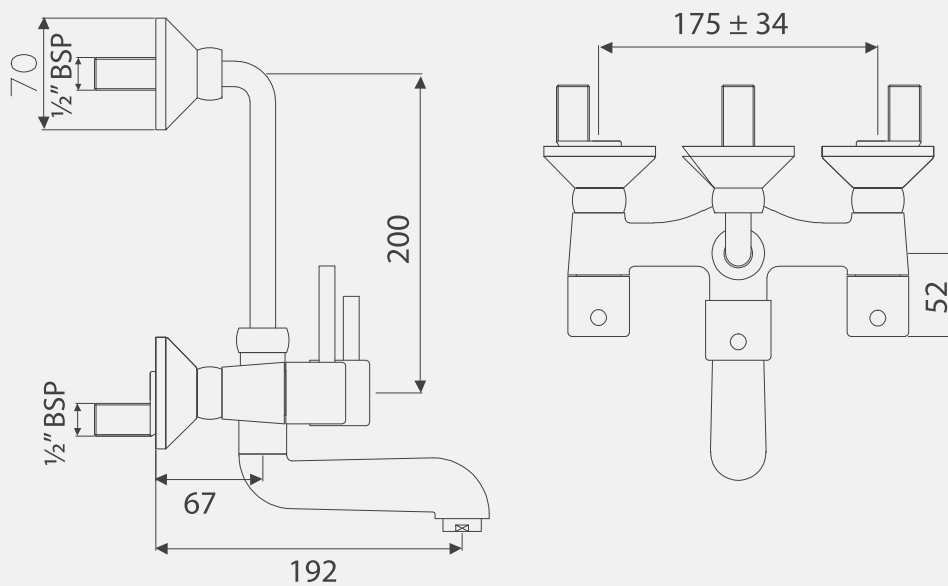

LowFlow Capable

5.1100B

Exposed Bath/Shower Mixer - 2 Way

SPECIFICATIONS

- Solid Brass construction
- CLICKturn diversion
- Ceramic disc cartridges allows volume control

Technical Diagram

Dimensions in mm