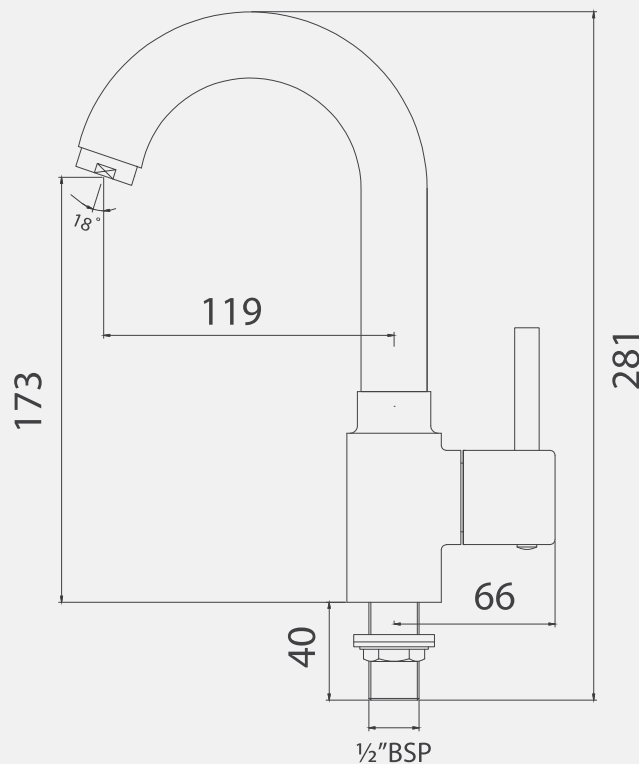

LowFlow Capable

5.1400DC

Deck Mounted Sink Tap

SPECIFICATIONS

- Solid Brass construction
- Single Hole Installation
- Ceramic disc cartridge allows volume control

Technical Diagram

Dimensions in mm