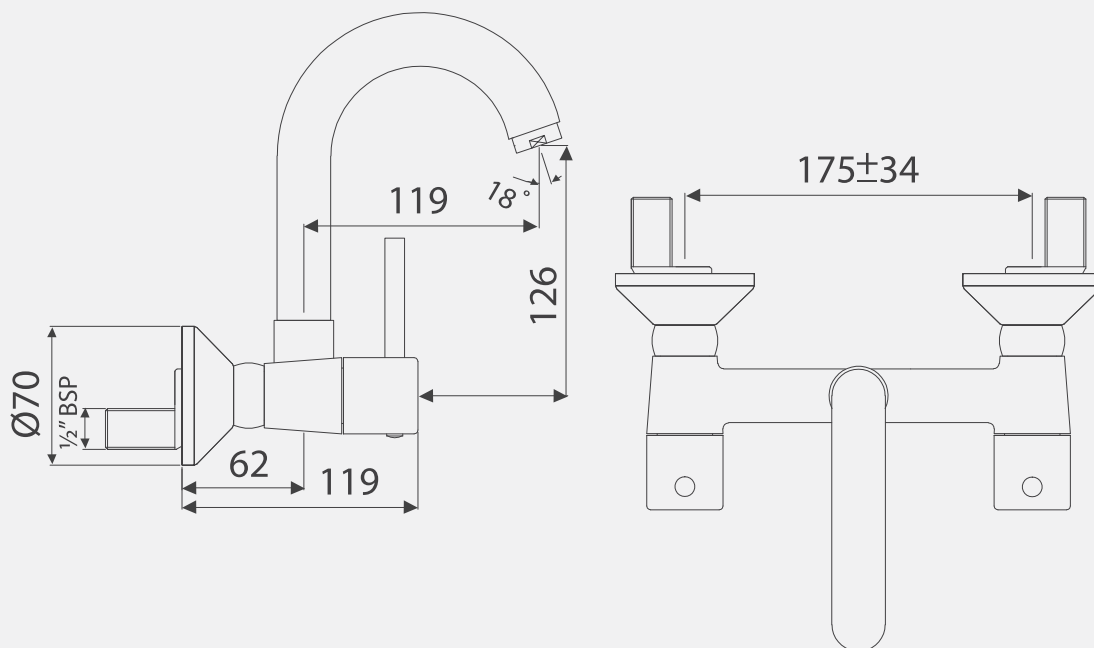

LowFlow Capable

5.1400WM

Wall Mounted Sink Mixer

SPECIFICATIONS

- Solid Brass construction
- Single Hole Installation
- Ceramic disc cartridges allows volume control

Technical Diagram

Dimensions in mm