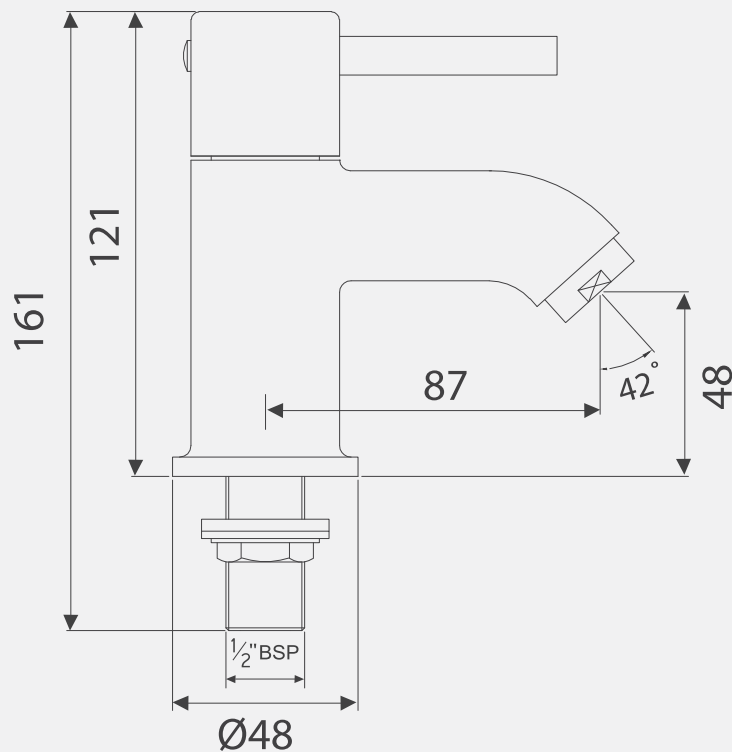

LowFlow Capable

5.2500 Pillar Tap

SPECIFICATIONS

- Solid Brass construction
- Single Hole Installation
- Ceramic disc cartridge allows volume control

Technical Diagram

Dimensions in mm