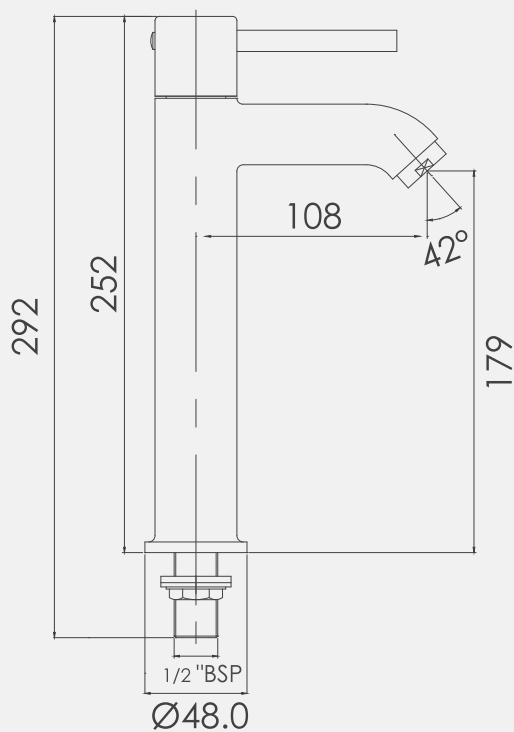

LowFlow Capable

5.2501 Tall Pillar Tap

SPECIFICATIONS

- Solid Brass construction
- Single Hole Installation
- Ceramic disc cartridge allows volume control

Technical Diagram

Dimensions in mm